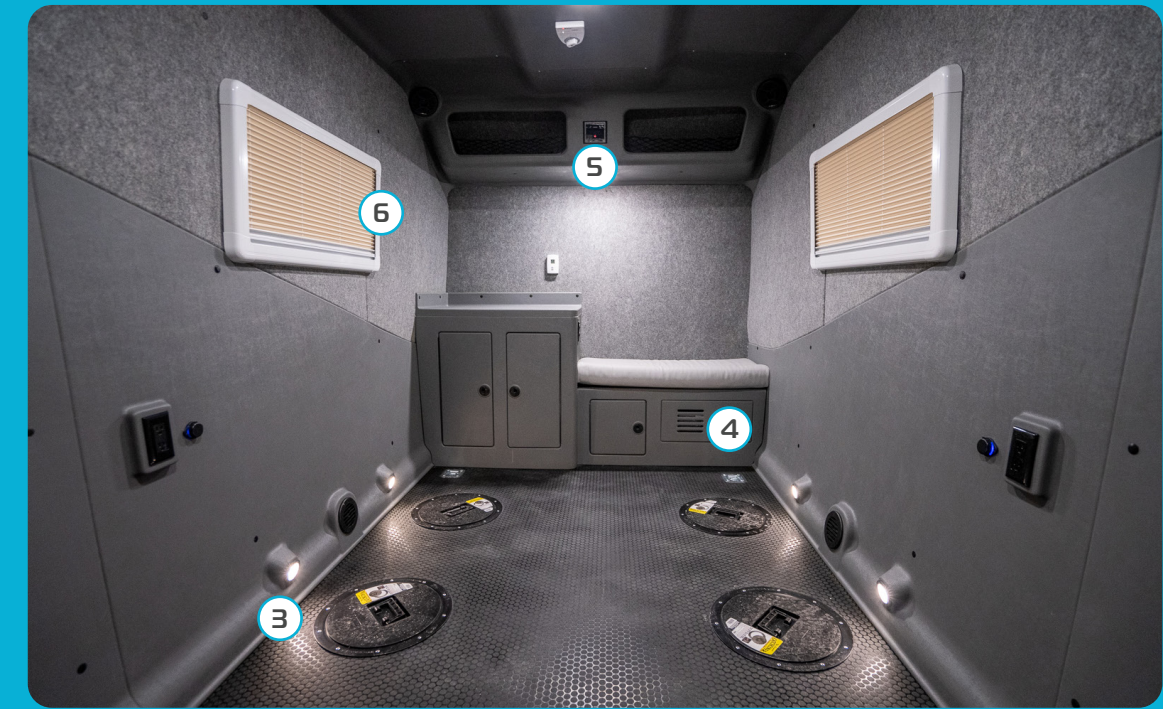

8 ALUMINUM FRAME

Showcasing a sturdy yet lightweight aluminum frame, setting the benchmark for durability and portability.