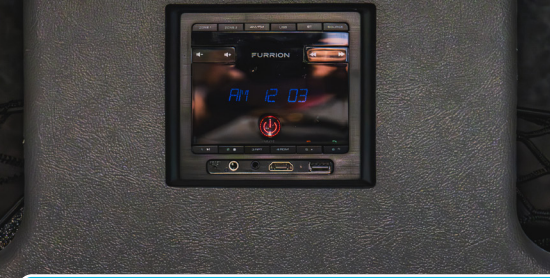

# STANDARD FEATURES

RUBBER COIN FLOORING

CLICK LED HOLE LIGHTS

ACRYLIC WINDOWS W/ BLINDS

BUILT IN CABINETS & BENCH

BLUETOOTH RADIO

OVERHEAD CABINETS W/ NETS

48" RAMPS